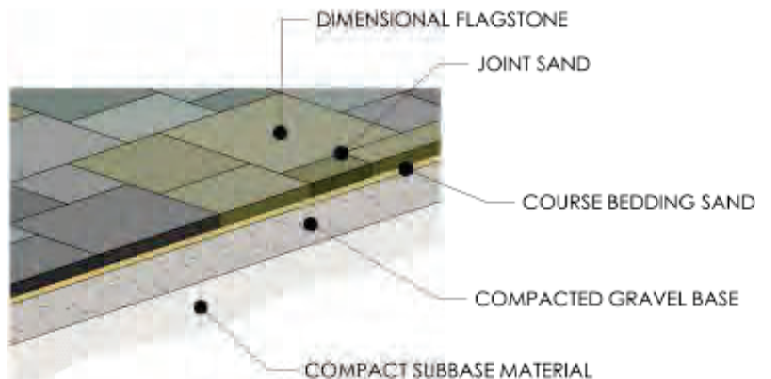

FEATURES

- Authentic, natural, slate texture
- 6 unique shapes, 24 unique stone textures
- All sizes on every pallet = simple installation
- Uniform thickness and accurate dimensions = Fast installation and a beautiful end result
- Consistent 2" thickness.

LAYER OF PALLET

PATIO LAYOUT

WALKWAY LAYOUT

DIMENSIONAL FLAGSTONE PALLET:

- 98 sf / pallet
- 2350# / pallet
- 8 layers / pallet
- One layer = 1 pattern

6348 Hwy 36
OAKDALE
(651) 773-7444

8500 Jefferson Ln N
BROOKLYN PARK
(763) 488-1310