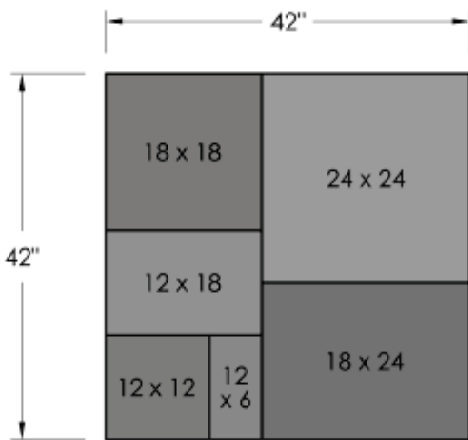

FEATURES

- Authentic, natural, slate texture
- 6 unique shapes, 24 unique stone textures
- All sizes on every pallet = simple installation
- Uniform thickness and accurate dimensions = Fast installation and a beautiful end result
- Consistent 2" thickness.

LAYER OF PALLET

PATIO LAYOUT

WALKWAY LAYOUT

DIMENSIONAL FLAGSTONE PALLET:

- 98 sf / pallet
- 2350# / pallet
- 8 layers / pallet
- One layer = 1 pattern

6348 Hwy 36
OAKDALE
(651) 773-7444

8500 Jefferson Ln N
BROOKLYN PARK
(763) 488-1310