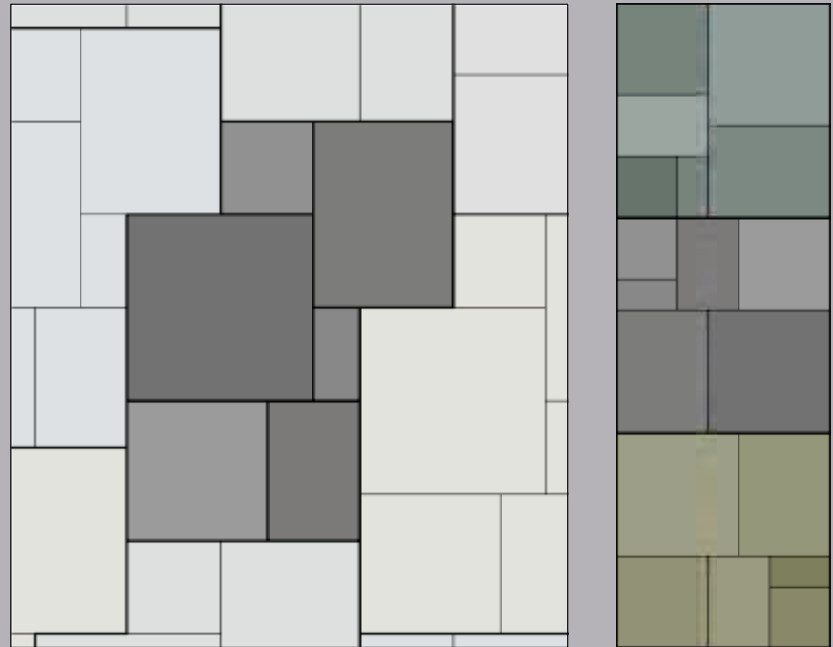

FEATURES

- Authentic, natural, slate texture
- 6 unique shapes, 24 unique stone textures
- All sizes on every pallet = simple installation
- Uniform thickness and accurate dimensions = Fast installation and a beautiful end result
- Consistent 2" thickness.

LAYER OF PALLET

PATIO LAYOUT

WALKWAY LAYOUT

DIMENSIONAL FLAGSTONE PALLET:

- 98 sf / pallet
- 2350# / pallet
- 8 layers / pallet
- One layer = 1 pattern

6348 Hwy 36
OAKDALE
(651) 773-7444

8500 Jefferson Ln N
BROOKLYN PARK
(763) 488-1310