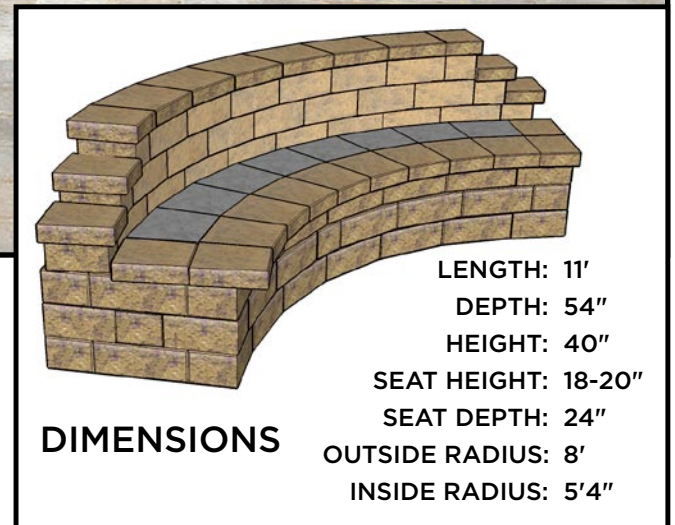

NEW! VERSA-LOK OUTDOOR COUCH

Add an element of comfort to your outdoor living spaces with a luxurious VERSA-LOK Couch. This new kit includes all you need to build a handsome curved couch using VERSA-LOK Standard wall units and caps. The couch provides seating for up to four adults, and the stepped ends make an attractive accent. Build it as part of a paver patio or as stand-alone seating in your garden.

The VERSA-LOK couch is easily constructed on an 8-foot radius and measures 11 feet corner to corner, 54 inches deep and 40 inches tall, with a seat height of 18-20 inches. It sits on a 6-inch base of crushed limestone (Class 5) topped with a 1-inch layer of sand (optional); no footings are required. Units are glued together with VERSA-LOK Concrete Adhesive. Easy-to-follow illustrated instructions are included. Color and texture options available.

Be the envy of your neighborhood with the impressive new VERSA-LOK Couch!

- **Seats Four Comfortably**
- **Glues Together-
No Pins Needed**
- **Minimal Cuts Required**

CONTACT YOUR LOCAL VERSA-LOK DEALER TODAY!