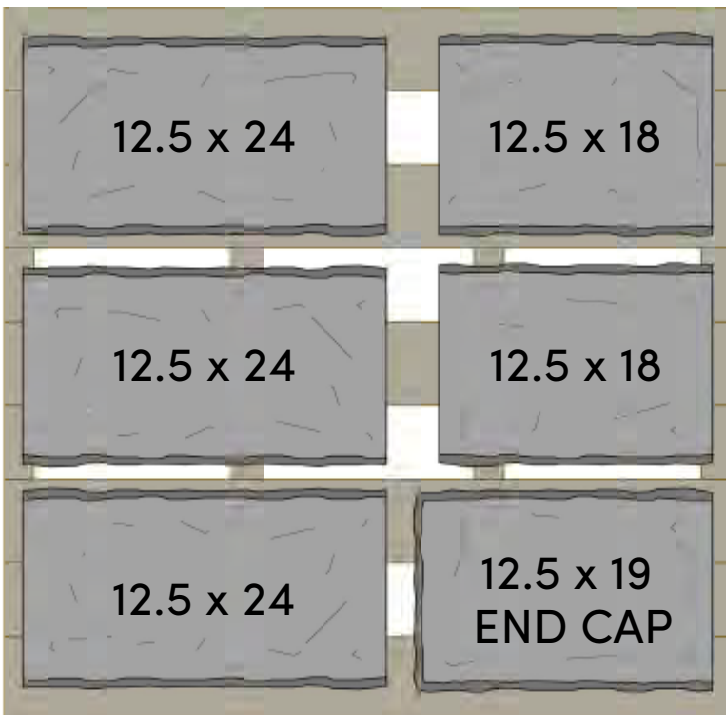

18 ea. / pallet

12 ea. / pallet

FINISHED END COPING

6 ea. / pallet

DIMENSIONAL COPING PALLET

- 63 linear ft.
- 1950# / pallet

OVERVIEW OF PALLET

(6 LAYERS PER PALLET)