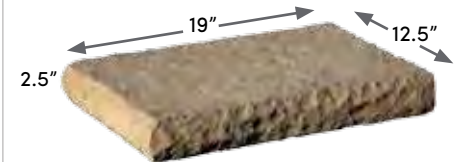

ROSETTA®

DIMENSIONAL
COPING

6348 Hwy 36
OAKDALE
(651) 773-7444

8500 Jefferson Ln N
BROOKLYN PARK
(763) 488-1310

2701 Hwy 13 W
BURNSVILLE
(952) 894-4401

FEATURES

- Chiseled, natural stone texture.
- Comfortable dimensions for seat walls.
- Formal appearance perfect for any wall application.

18 ea. / pallet

12 ea. / pallet

FINISHED END COPING

6 ea. / pallet

DIMENSIONAL COPING PALLET

- 63 linear ft.
- 1950# / pallet

OVERVIEW OF PALLET

(6 LAYERS PER PALLET)